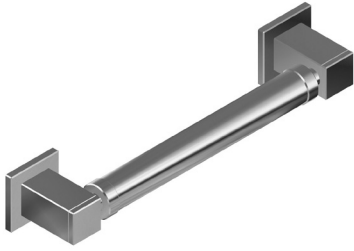

## G-9612

Incanto Collection  
12" Square Grab Bar

### Product Features

- 12" center to center
- 1-1/2" distance from wall to bar
- 1-1/4" diameter
- Solid brass construction
- Mounting hardware included
- ADA compliant when installed per ADA guidelines
- Style complements contemporary collections