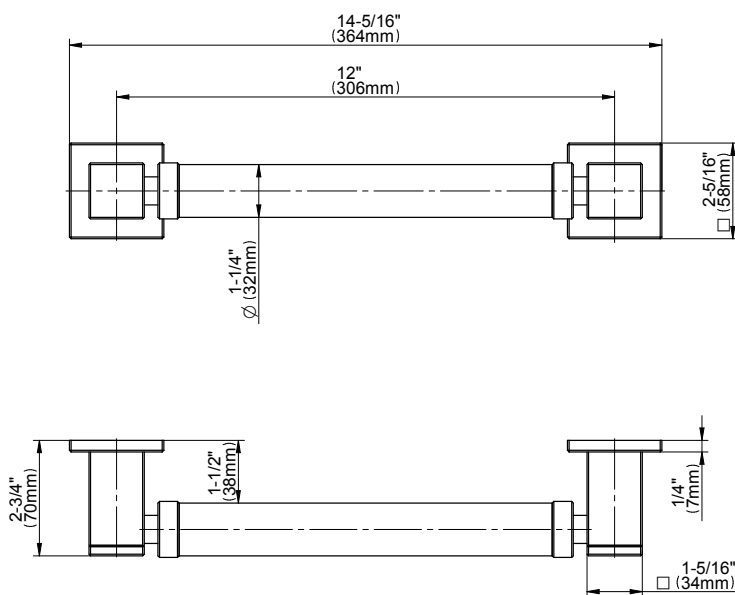

The measurements shown are for reference only. Products and specifications shown are subject to change without notice. Revised 5/2018

www.graff-designs.com | phone: 800-954-4723